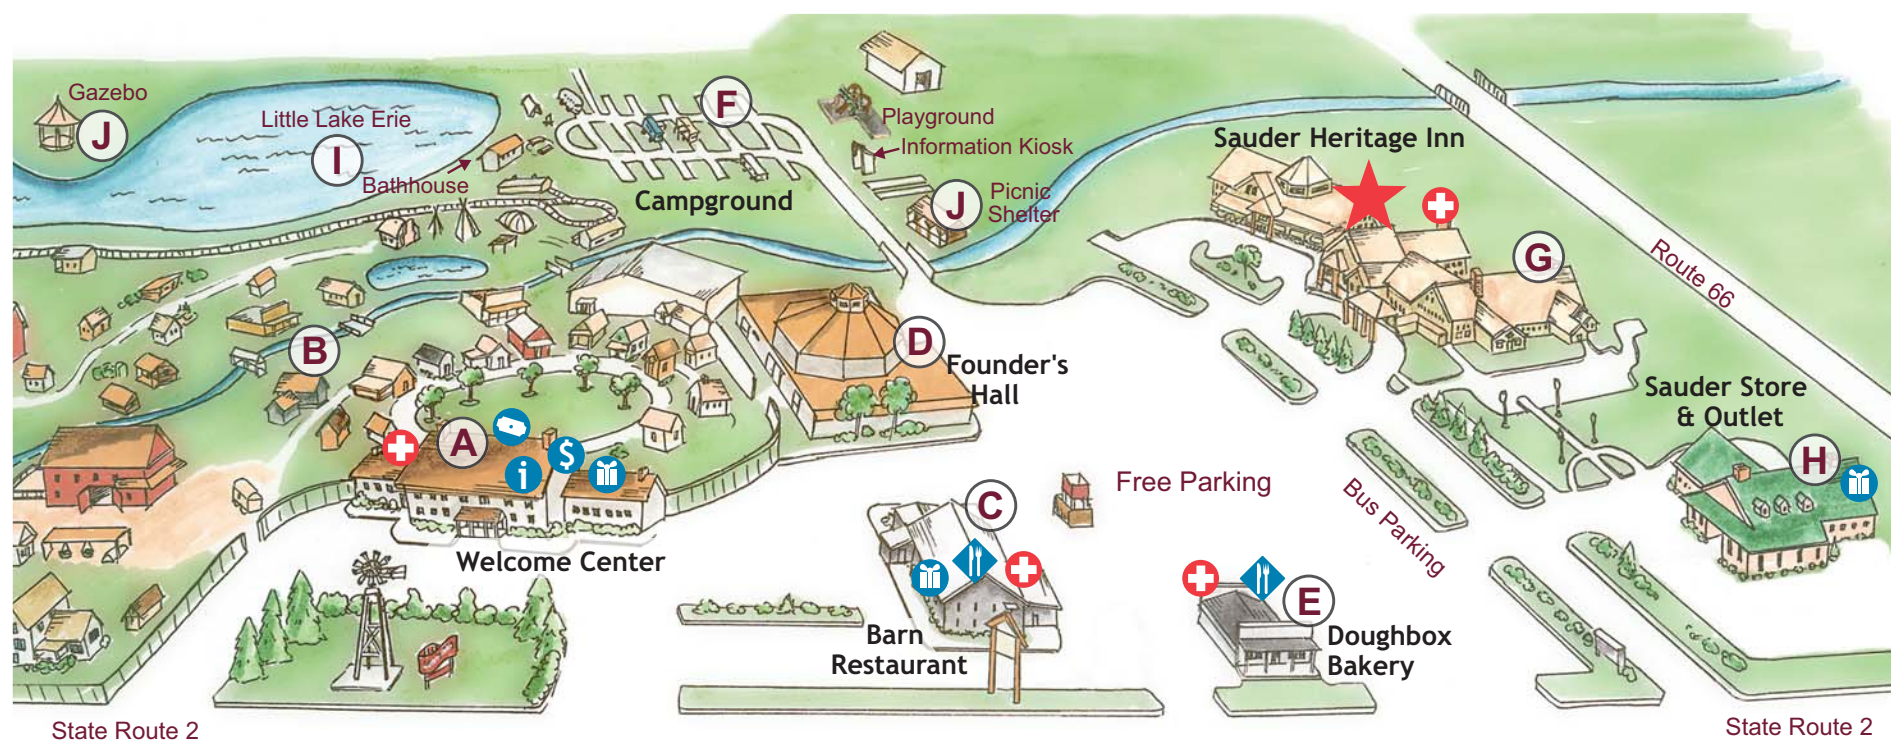

# Sauder Village®

# Complex Map

- A. Welcome Center** - Admissions desk, tickets, Gift Shop, Village Cafe and Greenburg Gallery Exhibit
- B. Historic Sauder Village** - Experience history and craftsmanship at our living history village
- C. Barn Restaurant** - Home-style dining available year round
- D. Founder's Hall** - Beautiful exhibit center, conference & meeting space
- E. Doughbox Bakery** - Stop in and enjoy our homemade baked goods

- F. Campground** - 37 sites with bathhouse
- ★G. Sauder Heritage Inn** - 98 guest rooms, indoor pool and hot tub near Great Oak Tree
- H. Sauder Store & Outlet** - Shop Sauder Woodworking's complete line of ready-to-assemble furniture
- I. Little Lake Erie** - Fishing available to Inn & campground guests
- J. Picnic Shelter/Gazebo** - Can be reserved for you & your family to enjoy

 Shopping
  Admission
  Food & Beverages
  Information
  ATM
  First Aid